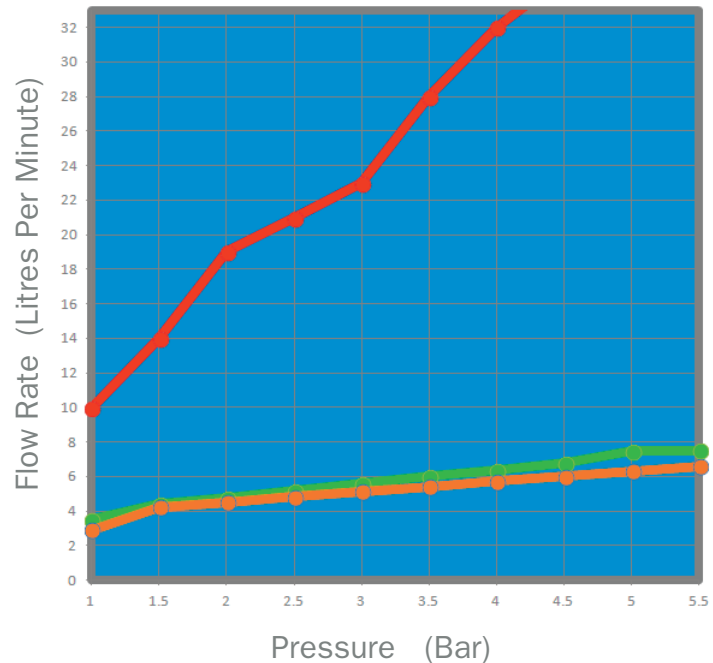

WATER USAGE CHART:

Standard Shower

Oxygenics UK 1.75 Models

For more information visit
www.oxygenics.uk.com