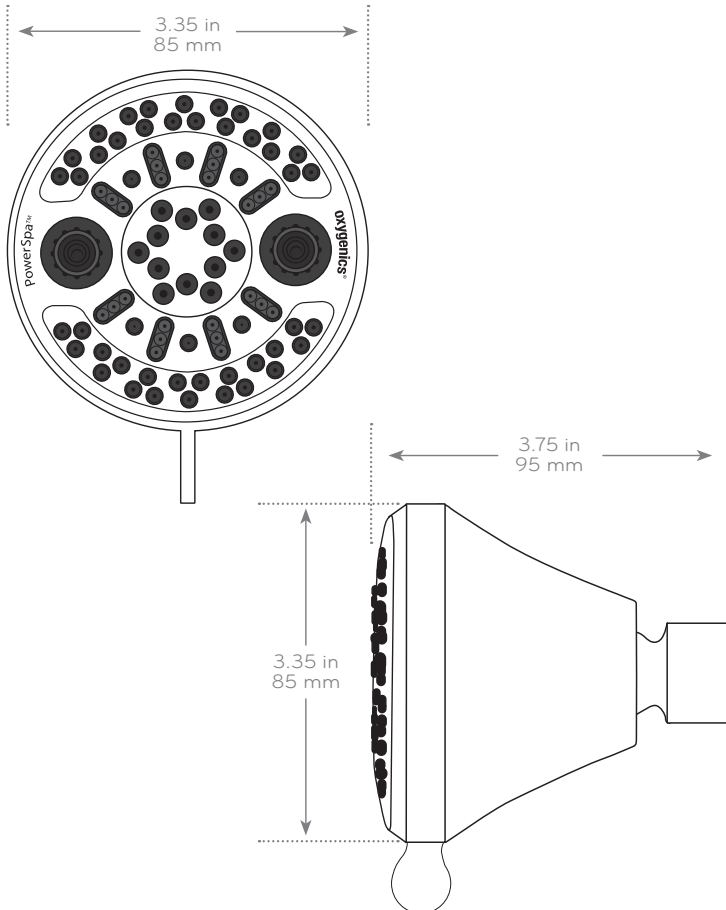

### PRODUCT SPECIFICATIONS:

**SHOWER TYPE:** Fixed Shower Head with Swivel Joint

**FINISH:** Chrome

**DIMENSIONS:** 85mm x 85mm x 95mm

**WEIGHT:** 907 g

**FLOW RATE:** 1.75 Model  
(<7 Litres @ 5.5 Bar/ <6 Litres @2.5Bar)

**MINIMUM PRESSURE:** 1.5 Bar

**MAXIMUM PRESSURE:** 7.2 Bar

**“Never Clog!” Guarantee**

Life Time Warranty Never to clog with Lime Scale

### IN THE BOX:

Showerhead, Plumber’s Tape