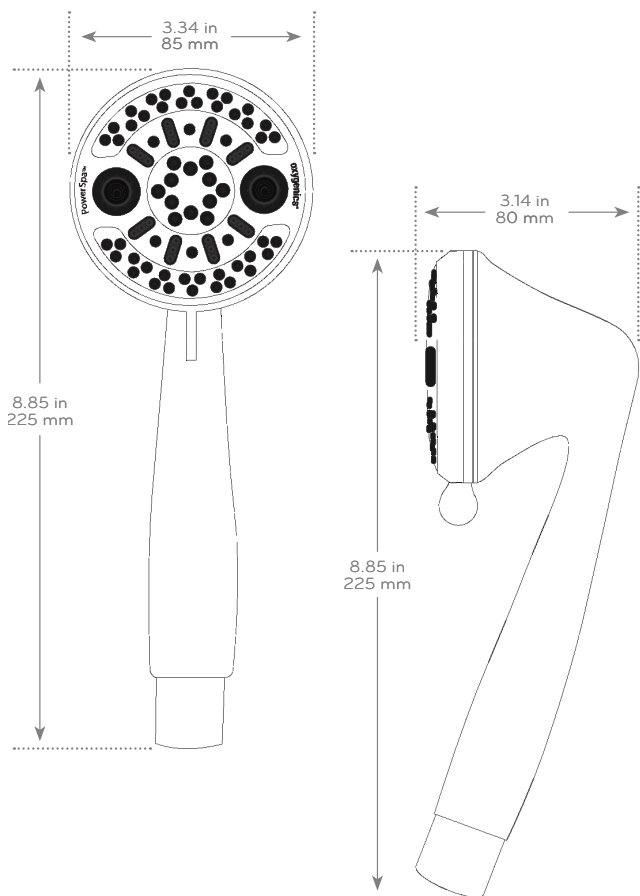

oxygenics®

Pure Shower Genius

Multi Power Spa [Handset]

Model No: OX871

PRODUCT SPECIFICATIONS:

SHOWER TYPE: Handset Shower Head

FINISH: Chrome

DIMENSIONS: 85mm x 225mm x 80mm

WEIGHT: 907 g

FLOW RATE: 1.75 Model
(<7 Litres @ 5.5 Bar/ <6 Litres @2.5Bar)

MINIMUM PRESSURE: 1.5 Bar

MAXIMUM: PRESSURE: 7.2 Bar

IN THE BOX:

Showerhead, Shower Hose

SETTINGS:

Multi Oxygenics

WideStream

Massage

WATER USAGE CHART:

Standard Shower

Oxygenics UK 1.75 Models

“Never Clog!” Guarantee

Life Time Warranty Never to clog with Lime Scale

For more information visit
www.oxygenics.uk.com