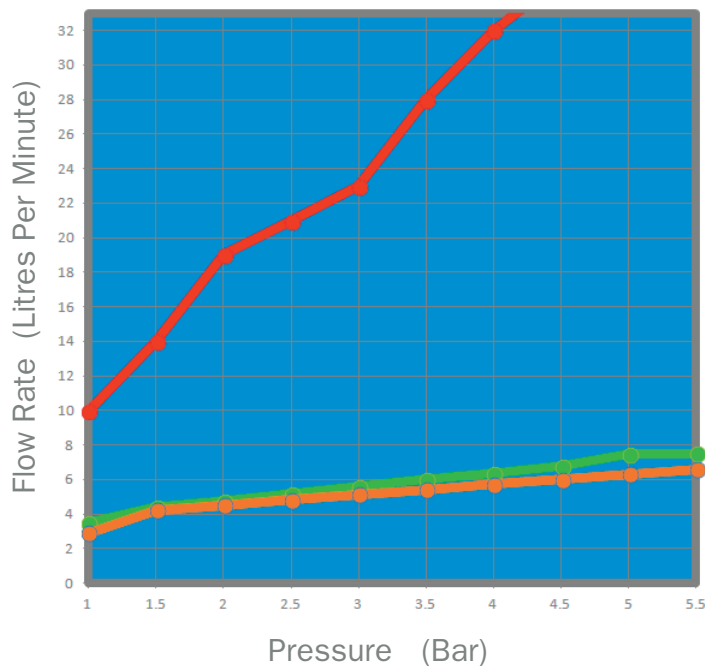

oxygenics®

Pure Shower Genius

Multi Power Spa [Handset]

Model No: OX871

PRODUCT SPECIFICATIONS:

SHOWER TYPE: Handset Shower Head

FINISH: Chrome

DIMENSIONS: 85mm x 225mm x 80mm

WEIGHT: 907 g

FLOW RATE: 1.75 Model
(<7 Litres @ 5.5 Bar/ <6 Litres @2.5Bar)

MINIMUM PRESSURE: 1.5 Bar

MAXIMUM: PRESSURE: 7.2 Bar

IN THE BOX:

Showerhead, Shower Hose

SETTINGS:

Multi Oxygenics

WideStream

Massage

WATER USAGE CHART:

Standard Shower

Oxygenics UK 1.75 Models

“Never Clog!” Guarantee

Life Time Warranty Never to clog with Lime Scale

For more information visit
www.oxygenics.uk.com