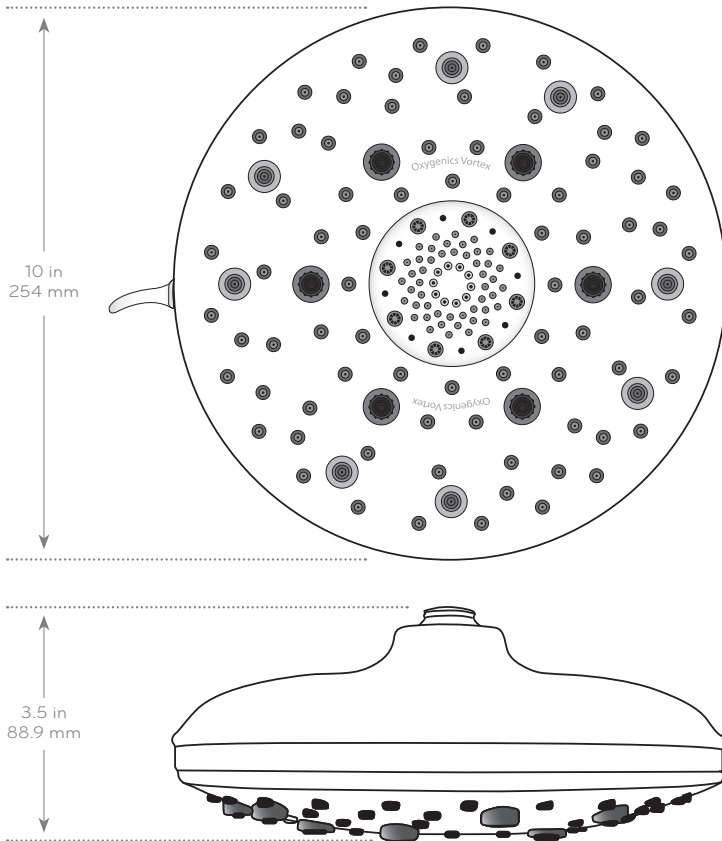

oxygenics®

Pure Shower Genius

Multi Vortex

Model No: OX482

PRODUCT SPECIFICATIONS:

SHOWER TYPE: Fixed Shower Head
with Swivel Joint

FINISH: Chrome

DIMENSIONS: 234mm x 234mm x 88mm

WEIGHT: 1,814 g

FLOW RATE: 2.00 Model
(<7 Litres @ 5.5 Bar/ <6 Litres @2.5Bar)

MINIMUM PRESSURE: 1.5 Bar

MAXIMUM: PRESSURE: 7.2 Bar

"Never Clog!" Guarantee

Life Time Warranty Never to clog with Lime Scale

IN THE BOX:

Showerhead, Plumber's Tape

SETTINGS:

WATER USAGE CHART:

Standard Shower

Oxygenics UK 2.00 Models

For more information visit
www.oxygenics.uk.com