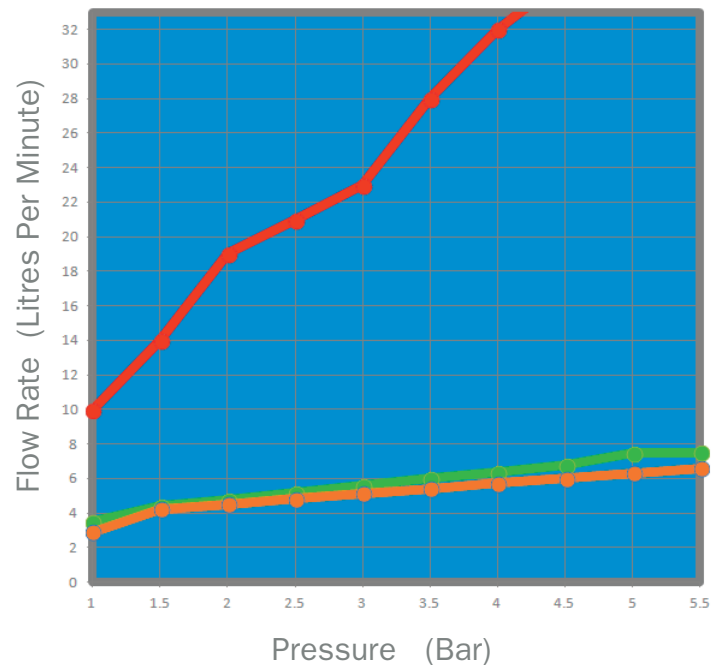

oxygenics®

Pure Shower Genius

Multi Vortex

Model No: OX482

PRODUCT SPECIFICATIONS:

SHOWER TYPE: Fixed Shower Head
with Swivel Joint

FINISH: Chrome

DIMENSIONS: 234mm x 234mm x 88mm

WEIGHT: 1,814 g

FLOW RATE: 2.00 Model
(<7 Litres @ 5.5 Bar/ <6 Litres @2.5Bar)

MINIMUM PRESSURE: 1.5 Bar

MAXIMUM: PRESSURE: 7.2 Bar

"Never Clog!" Guarantee

Life Time Warranty Never to clog with Lime Scale

IN THE BOX:

Showerhead, Plumber's Tape

SETTINGS:

WATER USAGE CHART:

Standard Shower

Oxygenics UK 2.00 Models

For more information visit
www.oxygenics.uk.com