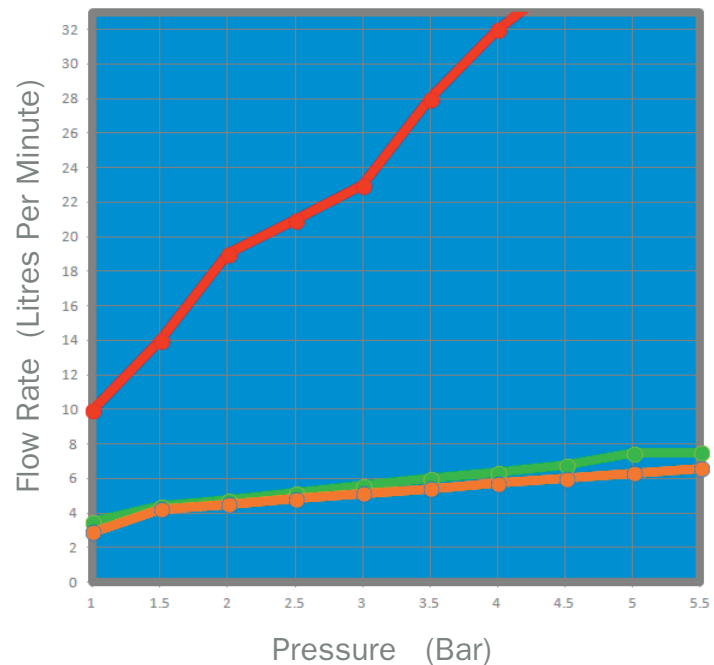

oxygenics®

Pure Shower Genius

SkinCare Jet

Model No: OX272

PRODUCT SPECIFICATIONS:

SHOWER TYPE: Fixed Shower Head
with Swivel Joint

FINISH: Chrome

DIMENSIONS: 73mm x 73mm x 127mm

WEIGHT: 294 g

FLOW RATE: 2.00 Model
(<7 Litres @ 5.5 Bar/ <6 Litres @2.5Bar)

MINIMUM PRESSURE: 1.5 Bar

MAXIMUM: PRESSURE: 7.2 Bar

“Never Clog!” Guarantee

Life Time Warranty Never to clog with Lime Scale

IN THE BOX:

Showerhead, Plumber’s Tape

SETTINGS:

Oxygenics

WATER USAGE CHART:

Standard
Shower

Oxygenics UK
2.00 Models

For more information visit
www.oxygenics.uk.com