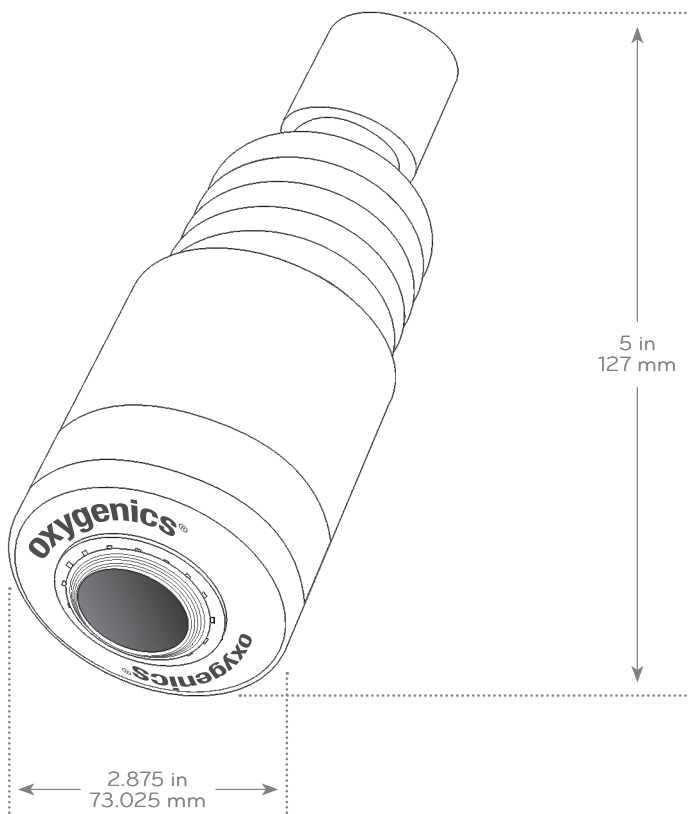

oxygenics®

Pure Shower Genius

SkinCare Jet

Model No: OX272

PRODUCT SPECIFICATIONS:

SHOWER TYPE: Fixed Shower Head
with Swivel Joint

FINISH: Chrome

DIMENSIONS: 73mm x 73mm x 127mm

WEIGHT: 294 g

FLOW RATE: 2.00 Model
(<7 Litres @ 5.5 Bar/ <6 Litres @2.5Bar)

MINIMUM PRESSURE: 1.5 Bar

MAXIMUM: PRESSURE: 7.2 Bar

“Never Clog!” Guarantee

Life Time Warranty Never to clog with Lime Scale

IN THE BOX:

Showerhead, Plumber’s Tape

SETTINGS:

Oxygenics

WATER USAGE CHART:

Standard
Shower

Oxygenics UK
2.00 Models

For more information visit
www.oxygenics.uk.com