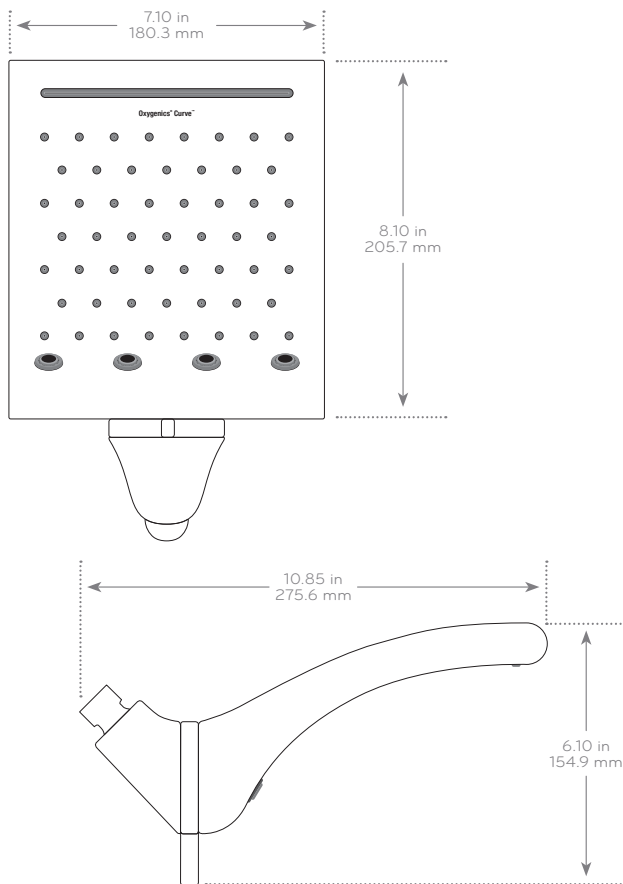

### PRODUCT SPECIFICATIONS:

**SHOWER TYPE:** Fixed Shower Head  
with Swivel Joint

**FINISH:** Chrome

**DIMENSIONS:** 180mm x 205mm x 155mm

**WEIGHT:** 908 g

**FLOW RATE:** 2.00 Model  
(<7 Litres @ 5.5 Bar/ <6 Litres @2.5Bar)

**MINIMUM PRESSURE:** 1.5 Bar

**MAXIMUM PRESSURE:** 7.2 Bar

**“Never Clog!” Guarantee**

Life Time Warranty Never to clog with Lime Scale

### IN THE BOX:

Showerhead, Shower Hose