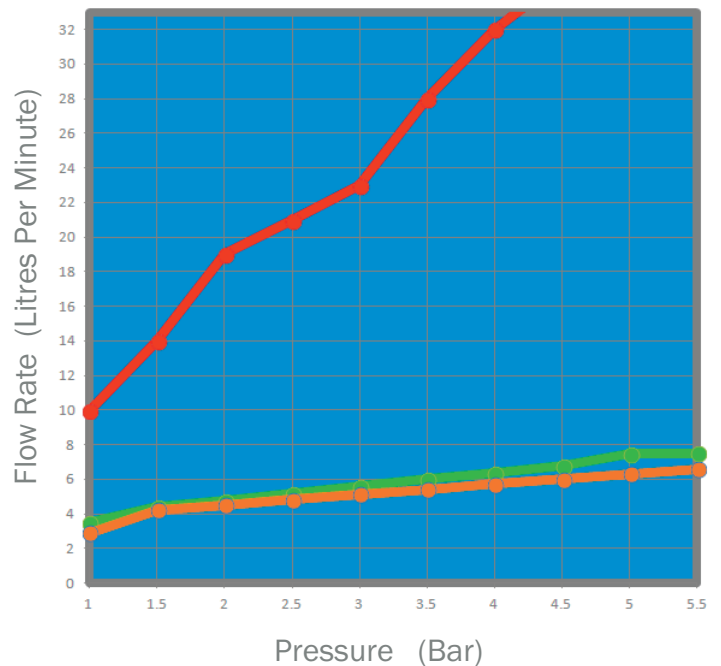

### PRODUCT SPECIFICATIONS:

**SHOWER TYPE:** Fixed Shower Head  
with Swivel Joint

**FINISH:** Chrome

**DIMENSIONS:** 180mm x 205mm x 155mm

**WEIGHT:** 908 g

**FLOW RATE:** 2.00 Model  
(<7 Litres @ 5.5 Bar/ <6 Litres @2.5Bar)

### SETTINGS:

Multi Oxygenics

WideStream

Waterfall

### WATER USAGE CHART:

Standard  
Shower

Oxygenics UK  
2.00 Models

For more information visit  
[www.oxygenics.co.uk](http://www.oxygenics.co.uk)