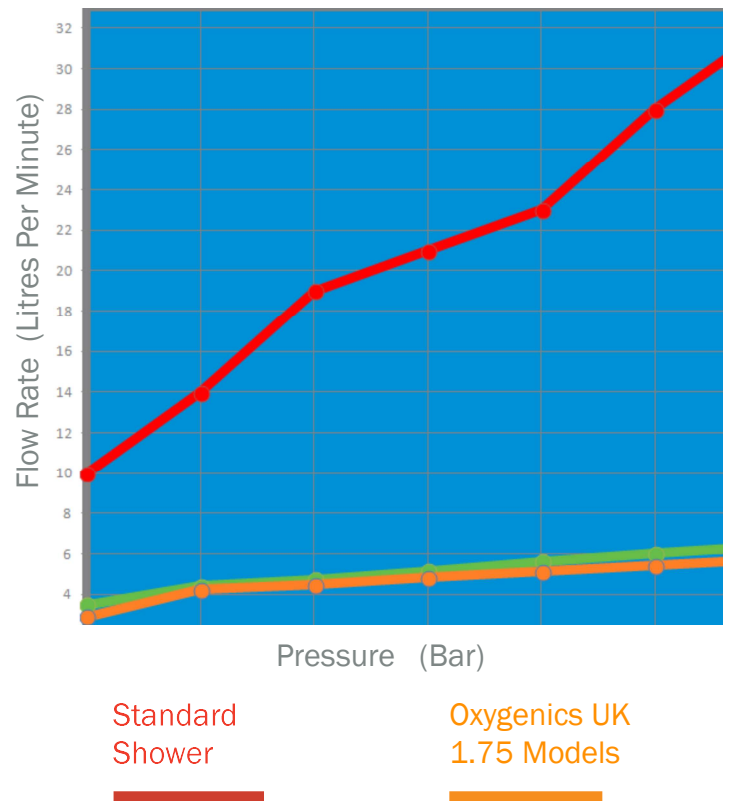

oxygenics®

Pure Shower Genius

Rain Storm 2.0

Model No: OX452

PRODUCT SPECIFICATIONS:

SHOWER TYPE: Fixed Shower Head with Swivel Joint

FINISH: Chrome

DIMENSIONS: 190mm x 190mm x 82mm

WEIGHT: 907 g

FLOW RATE: 1.75 Model
(<7 Litres @ 5.5 Bar/ <6 Litres @2.5Bar)

MINIMUM PRESSURE: 1.5 Bar

MAXIMUM PRESSURE: 7.2 Bar

“Never Clog!” Guarantee

Life Time Warranty Never to clog with Lime Scale

IN THE BOX:

Showerhead, Plumber's Tape

SETTINGS:

Oxygenated Rain

WATER USAGE CHART:

For more information visit
www.oxygenics.uk.com