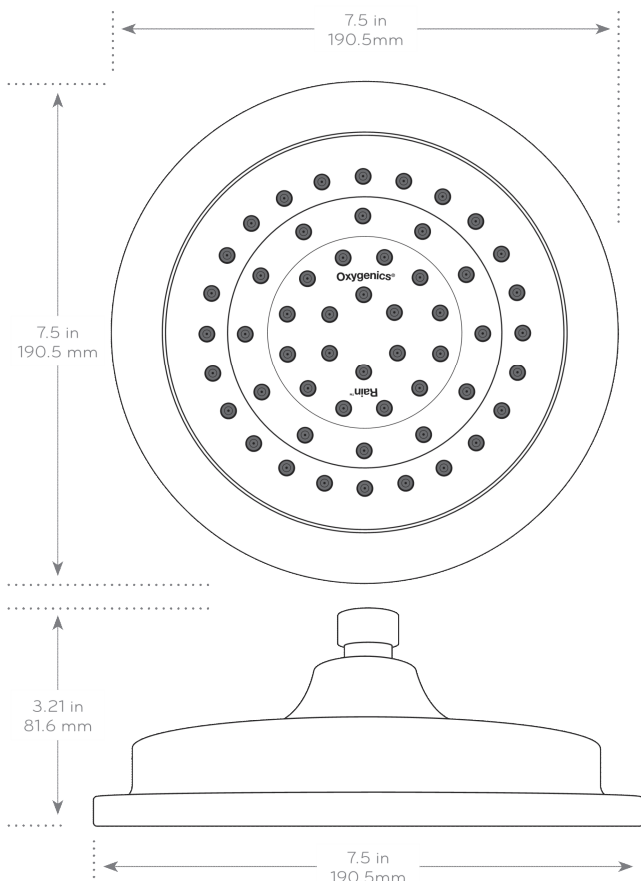

oxygenics®

Pure Shower Genius

Rain Storm 2.0

Model No: OX452

PRODUCT SPECIFICATIONS:

SHOWER TYPE: Fixed Shower Head with Swivel Joint

FINISH: Chrome

DIMENSIONS: 190mm x 190mm x 82mm

WEIGHT: 907 g

FLOW RATE: 1.75 Model
(<7 Litres @ 5.5 Bar/ <6 Litres @2.5Bar)

MINIMUM PRESSURE: 1.5 Bar

MAXIMUM PRESSURE: 7.2 Bar

“Never Clog!” Guarantee

Life Time Warranty Never to clog with Lime Scale

IN THE BOX:

Showerhead, Plumber's Tape

SETTINGS:

Oxygenated Rain

WATER USAGE CHART:

For more information visit
www.oxygenics.uk.com